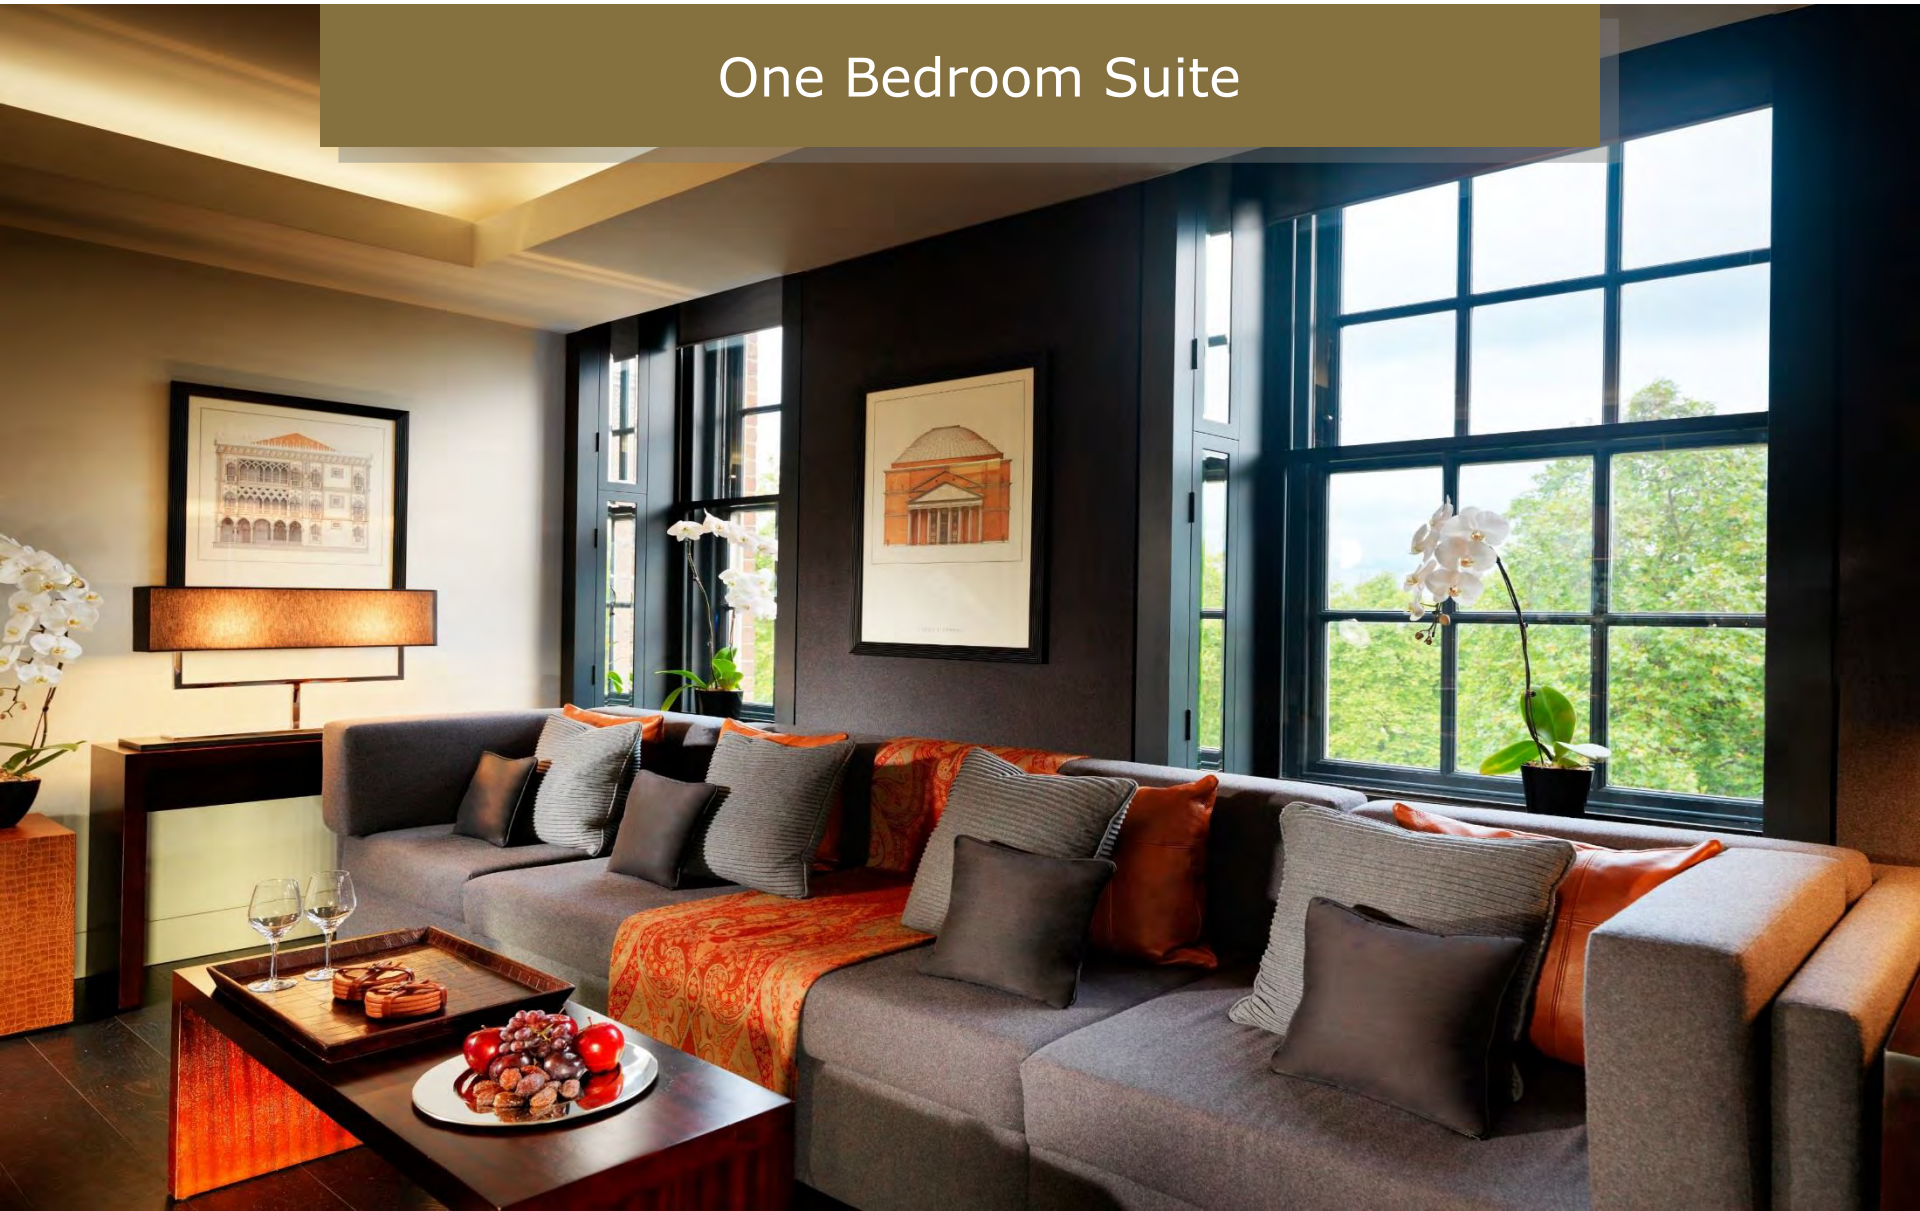

## YOUR CHOICE OF SUITE

- 18 Studio Suites  
34.5-52.6m<sup>2</sup> - 365-566ft<sup>2</sup>  
(Mayfair and Atrium views)
- 64 One Bedroom Suites  
45.1-75m<sup>2</sup> - 484-807ft<sup>2</sup>  
(12 Park views)
- 36 Two Bedroom Suites  
84.1-122m<sup>2</sup> - 904-1313ft<sup>2</sup>  
(9 Park views)
- 4 Three Bedroom Suites  
130.9m<sup>2</sup> - 1400ft<sup>2</sup>  
(Mayfair views)
- 4 London Suites  
158-223m<sup>2</sup> - 1701-2406ft<sup>2</sup>  
(1 Park view)
- 4 Penthouse Suites  
370-448m<sup>2</sup> - 3991-4822ft<sup>2</sup>  
(2 Park views)

GROSVENOR HOUSE  
SUITES

BY

Jumeirah  
*Living*  
LONDON

## One Bedroom Suite

## Two Bedroom Suite